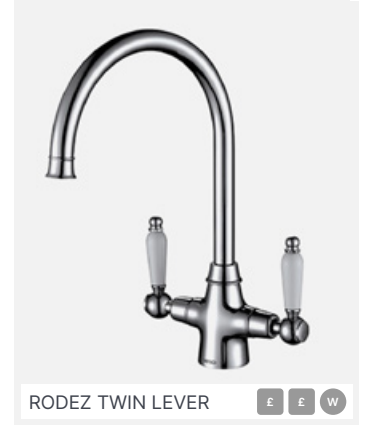

Key

W WRAS Approved

We work with some of the best names in sinks

BLenheim ROAD, LANCING BUSINESS PARK, LANCING, WEST SUSSEX BN15 8UH

TEL +44 (0)1903 524 300 EMAIL INFO@PRMF.CO.UK

PRMF.CO.UK