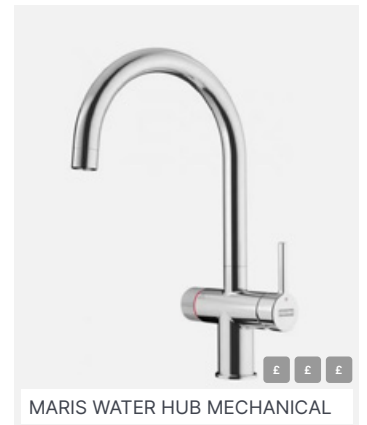

Key

W WRAS Approved