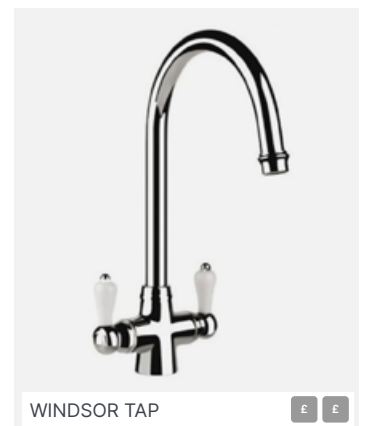

Key

W WRAS Approved