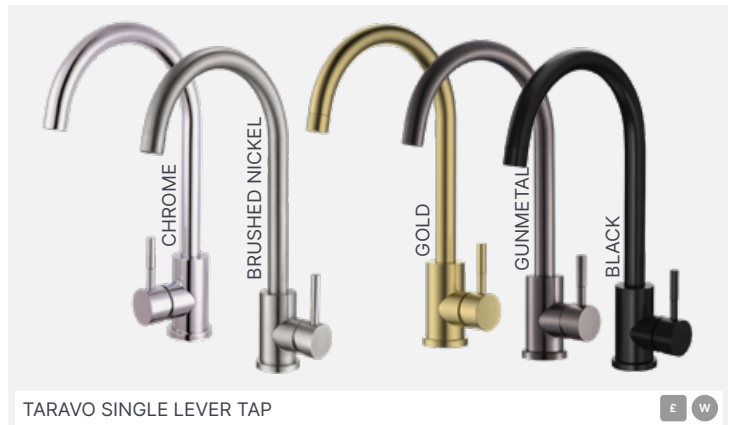

Key

W WRAS Approved

We work with some of the best names in sinks

BLenheim ROAD, LANCING BUSINESS PARK, LANCING, WEST SUSSEX BN15 8UH

TEL +44 (0)1903 524 300 EMAIL INFO@PRMF.CO.UK

PRMF.CO.UK