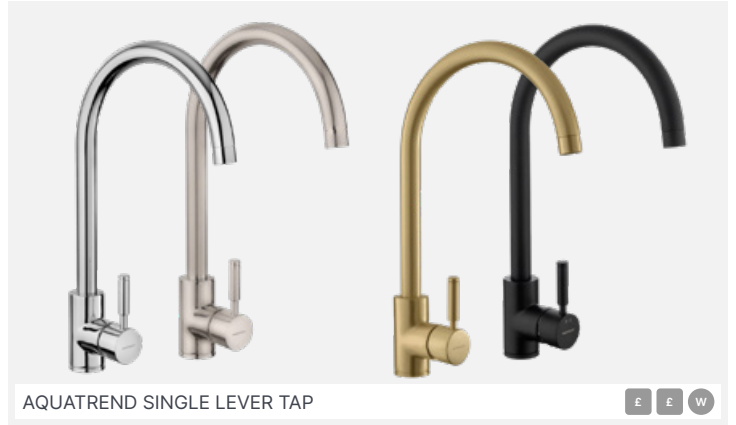

Key

W WRAS Approved