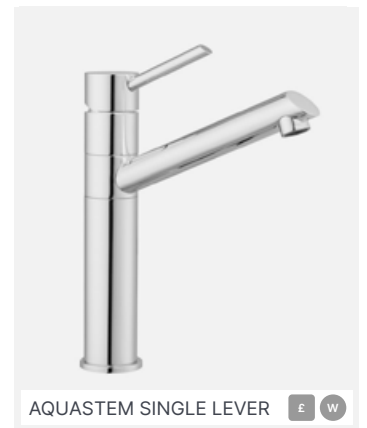

Aesthetically, we also have a large range of different colours, including stainless steel, black and copper.

Taps

Whether you want a simple, single lever tap, an industrial-style, pull-down spray or a handy hot water tap, we can help create the right look for your sink area.

Key

W WRAS Approved