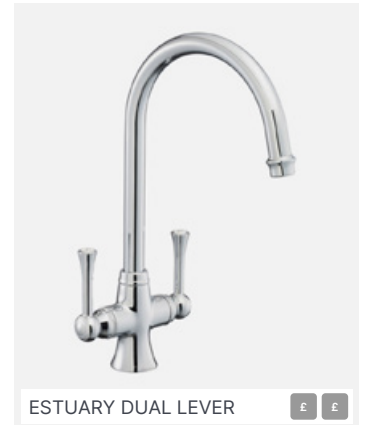

Key

W WRAS Approved