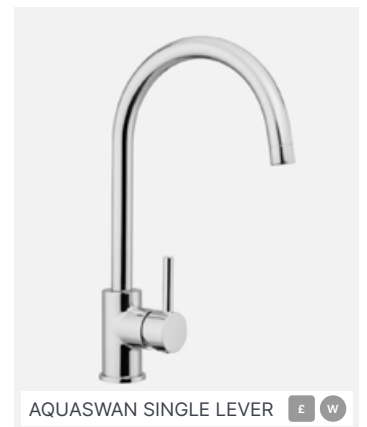

Aesthetically, we also have a large range of different colours, including stainless steel, black and copper.

Taps

Whether you want a simple, single lever tap, an industrial-style, pull-down spray or a handy hot water tap, we can help create the right look for your sink area.

Key

W WRAS Approved