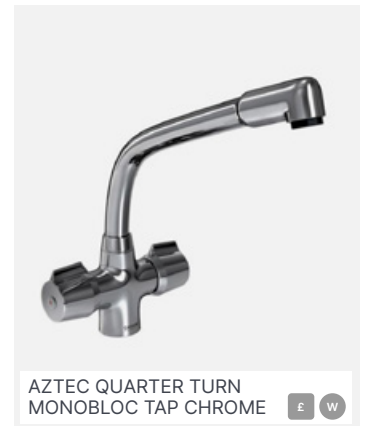

Key

W WRAS Approved