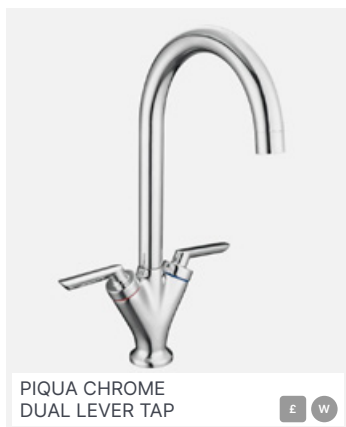

Key

W WRAS Approved

We work with some of the best names in sinks

BLenheim ROAD, LANCING BUSINESS PARK, LANCING, WEST SUSSEX BN15 8UH

TEL +44 (0)1903 524 300 EMAIL INFO@PRMF.CO.UK

PRMF.CO.UK