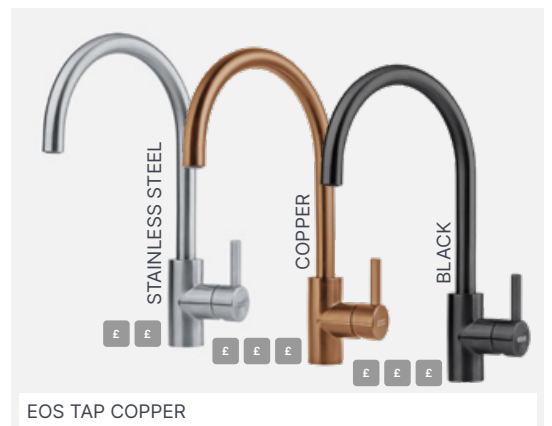

Key

W WRAS Approved