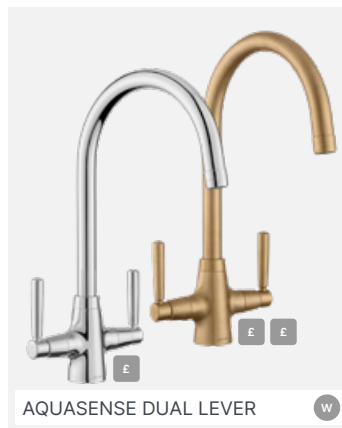

Aesthetically, we also have a large range of different colours, including stainless steel, black and copper.

Taps

Whether you want a simple, single lever tap, an industrial-style, pull-down spray or a handy hot water tap, we can help create the right look for your sink area.

Key

W WRAS Approved