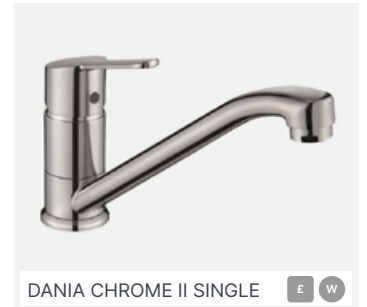

Key

W WRAS Approved

We work with some of the best names in sinks

BLenheim ROAD, LANCING BUSINESS PARK, LANCING, WEST SUSSEX BN15 8UH

TEL +44 (0)1903 524 300 EMAIL INFO@PRMF.CO.UK

PRMF.CO.UK