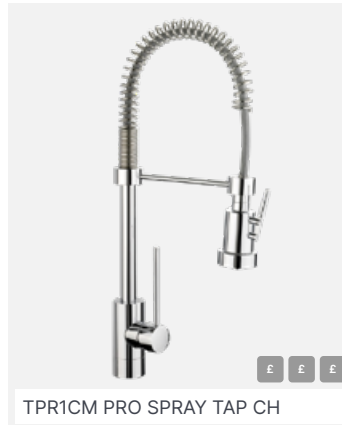

Key

W WRAS Approved