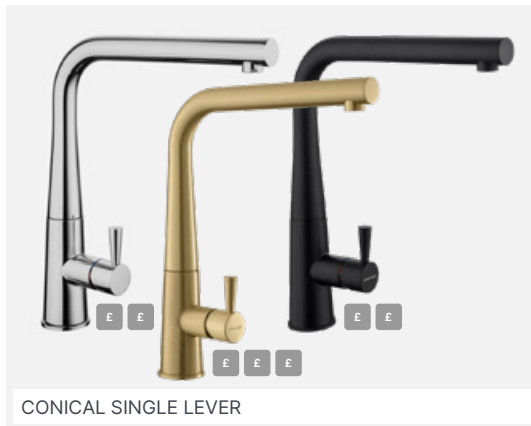

Key

W WRAS Approved