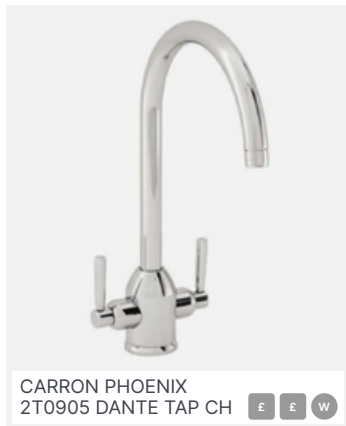

Key

W WRAS Approved