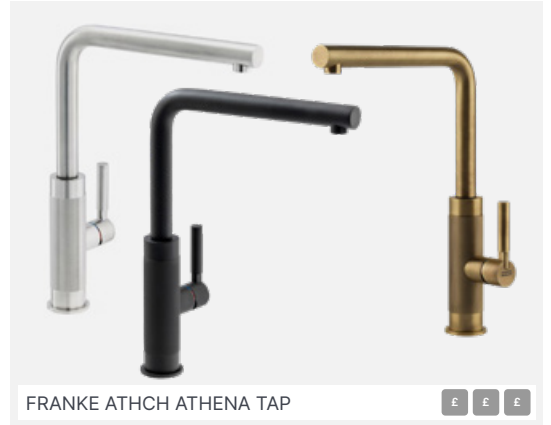

Key

W WRAS Approved